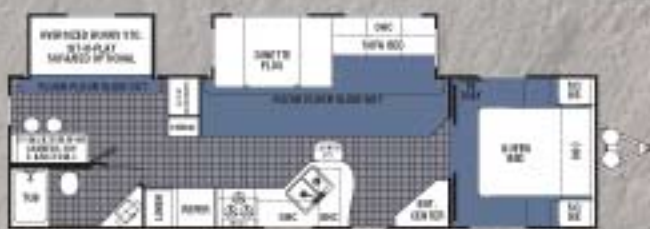

TRAVEL TRAILER FLOORPLANS

26FB-DSL

26RL-DSL

29RK-DSL Available options: M

30BS-DSL Available second entry door in both options

30RL-DSL Available option: M

31BH4-DSL Available options: J, T

31BK-DSL Available options: D, M, T

35ES-DSL Available option: M

31FG-DSL Available with king bed slide suite option

31FG-DSL-BS Shown with king bed slide suite option

36FK-DSL Available with king bed slide suite option

36FK-DSL-BS Shown with king bed slide suite option